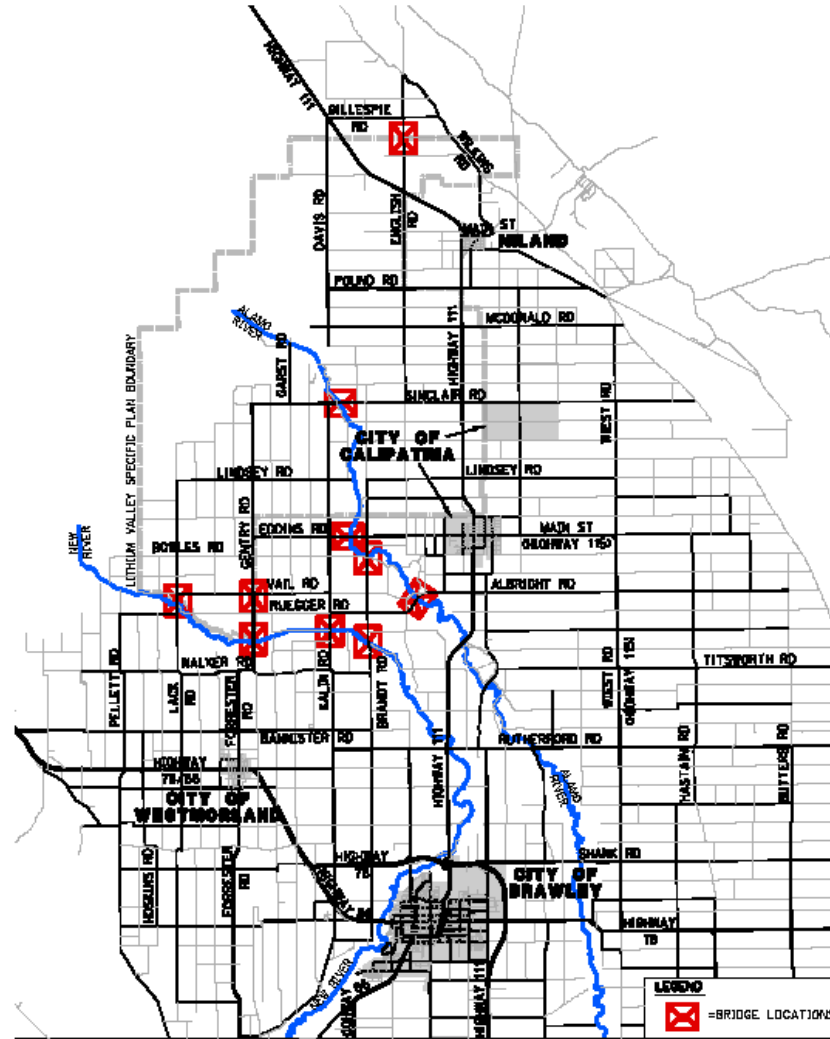

Imperial County

Lithium

April 25, 2024

Valley

# Lithium Valley Specific Plan Study Area

# Lithium Valley Specific Plan Study Area - Bridges Map

INFRASTRUCTURE ASSESSMENT  
FIGURE 4-7, Existing Bridges in Transportation Study Area